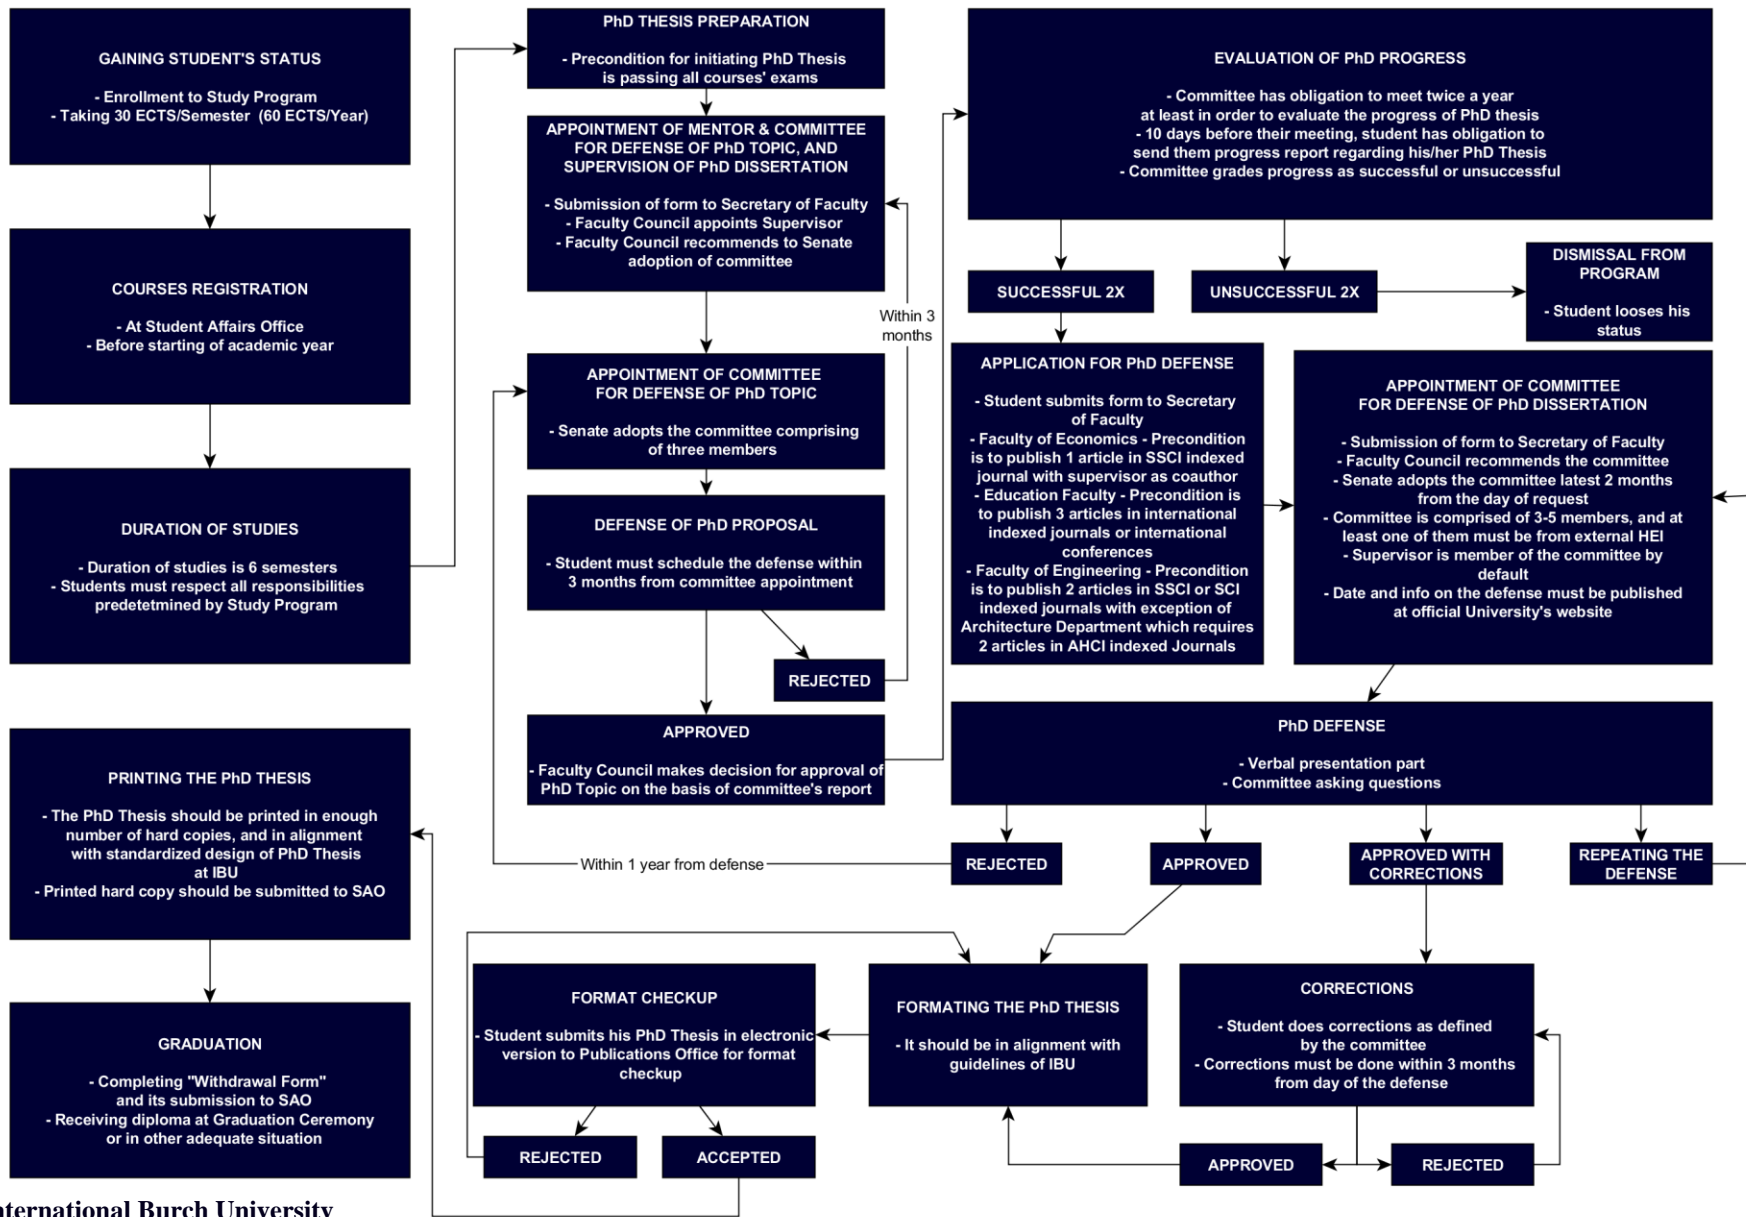

INTERNATIONAL BURCH UNIVERSITY

PhD DEGREE PROCEDURE

IBU – International Burch University
 SAO – Student Affairs Office
 ECTS – European Credit Transfer System

Approved by:
 Prof. Dr. Mehmet Uzunoğlu