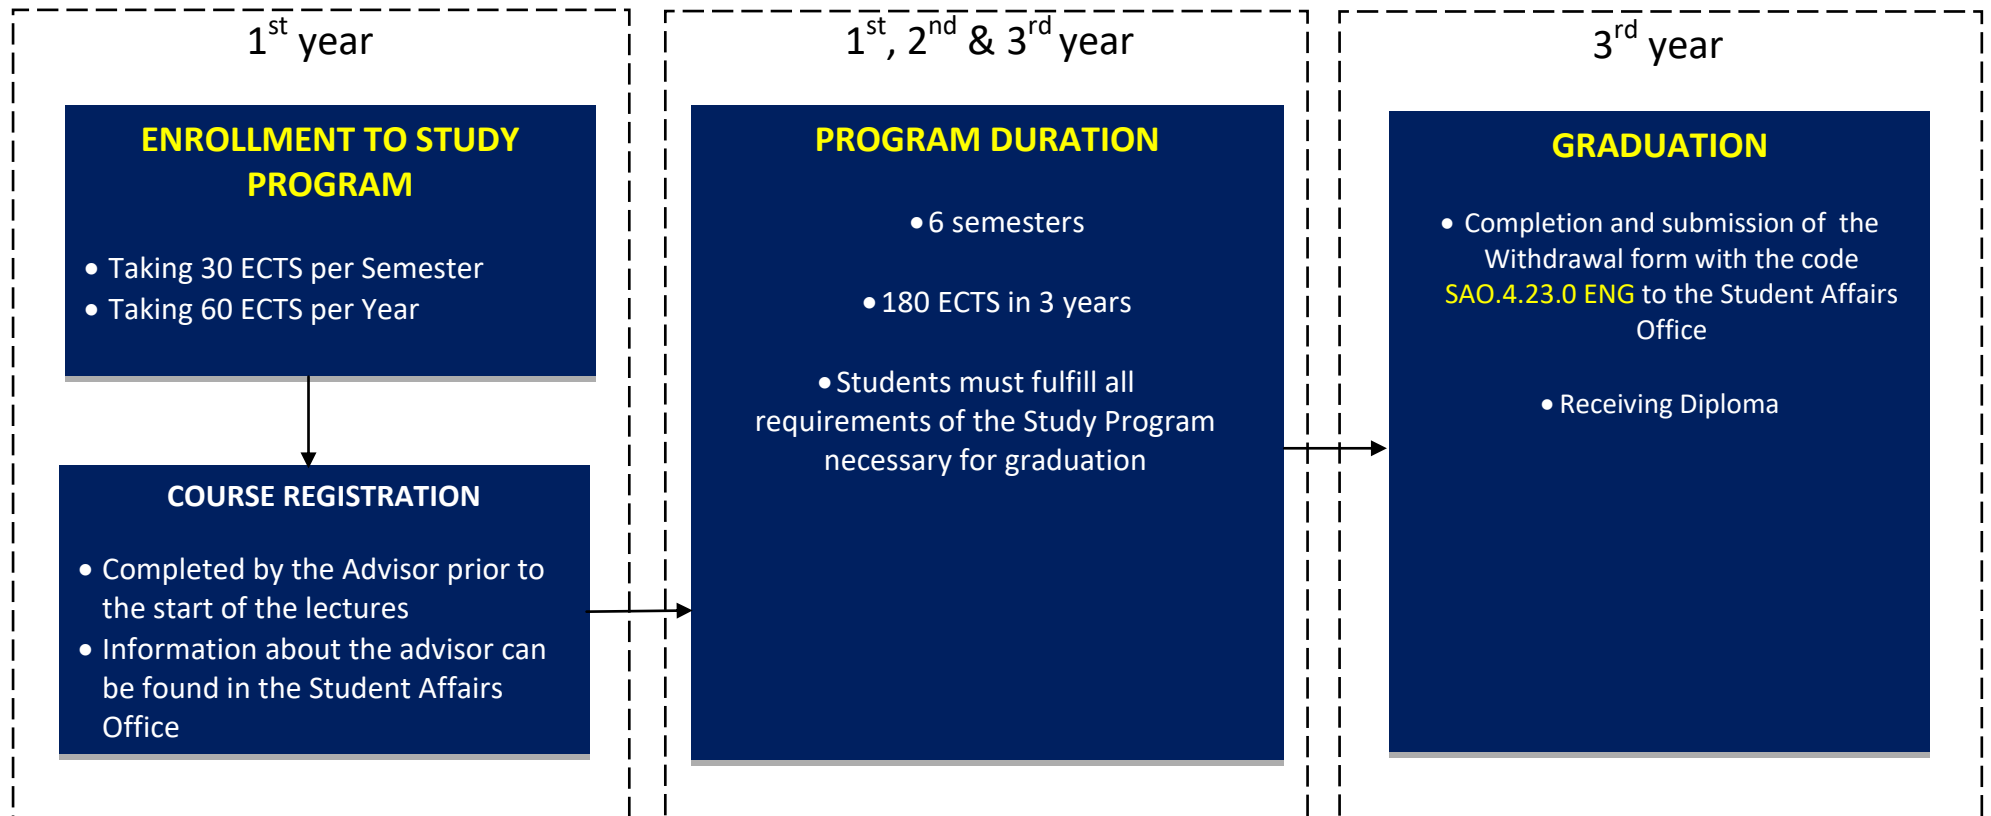

INTERNATIONAL BURCH UNIVERSITY

FLOWCHART FOR THE FIRST STUDY CYCLE

DURATION: 3 YEARS (without final work)

Rector
Prof. Dr. Damir Marjanović