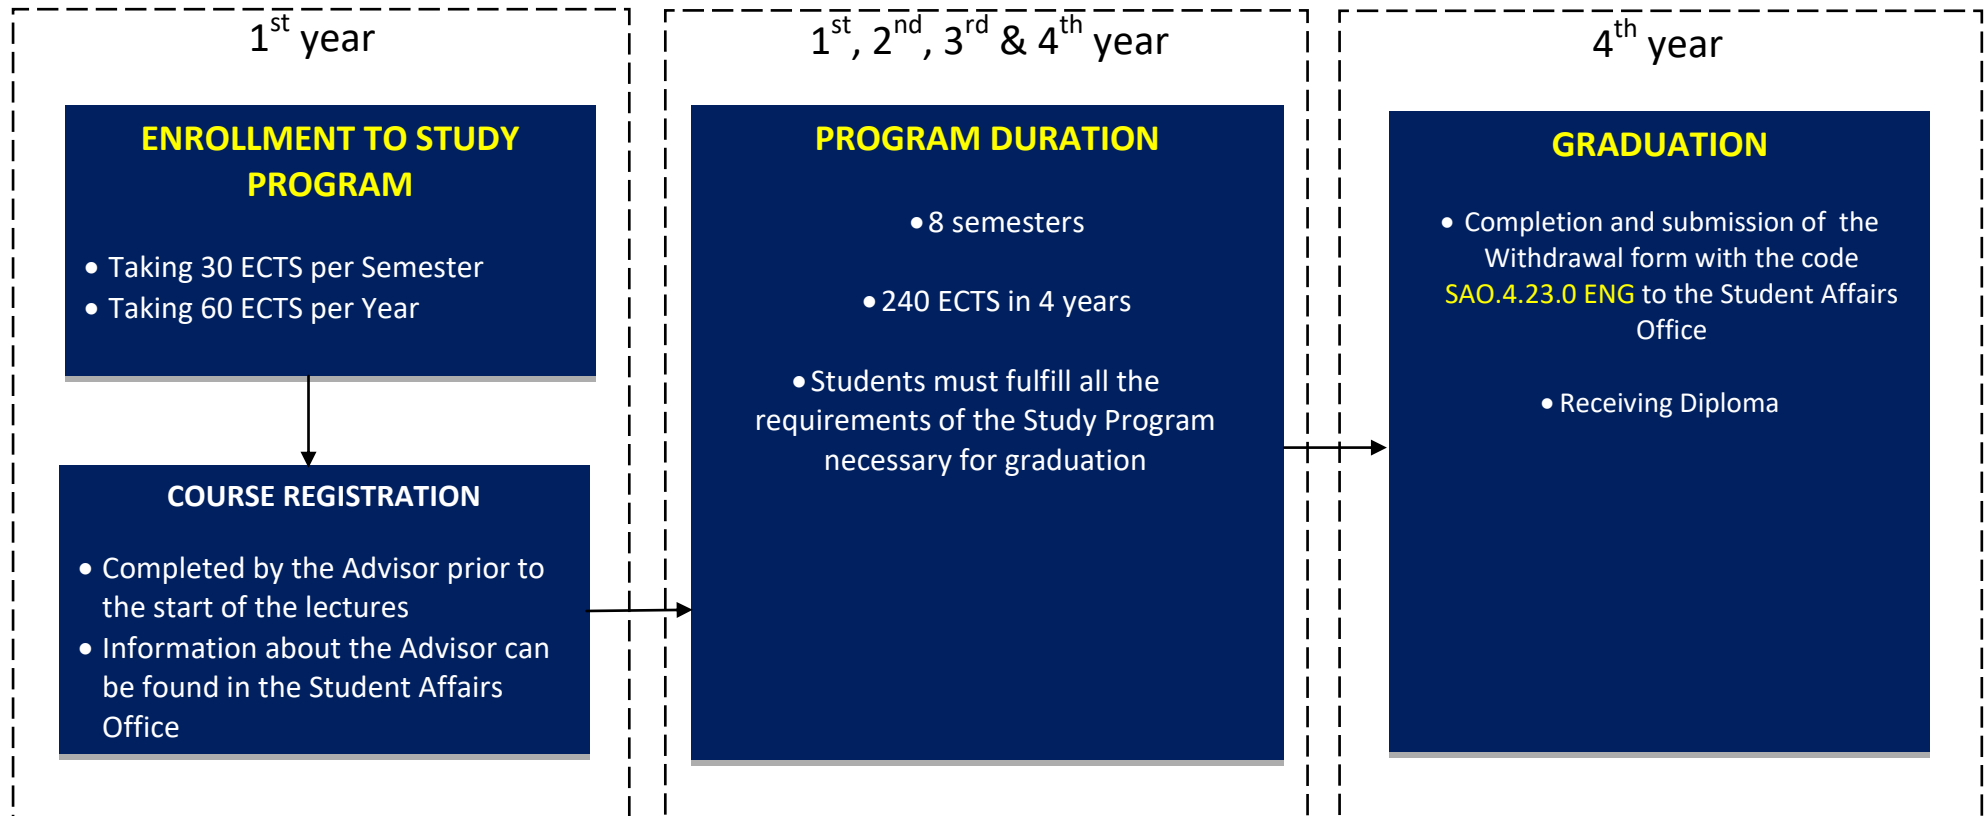

INTERNATIONAL BURCH UNIVERSITY

FLOWCHART FOR THE FIRST STUDY CYCLE

DURATION: 4 YEARS (without final work)

Rector
Prof. Dr. Damir Marjanović